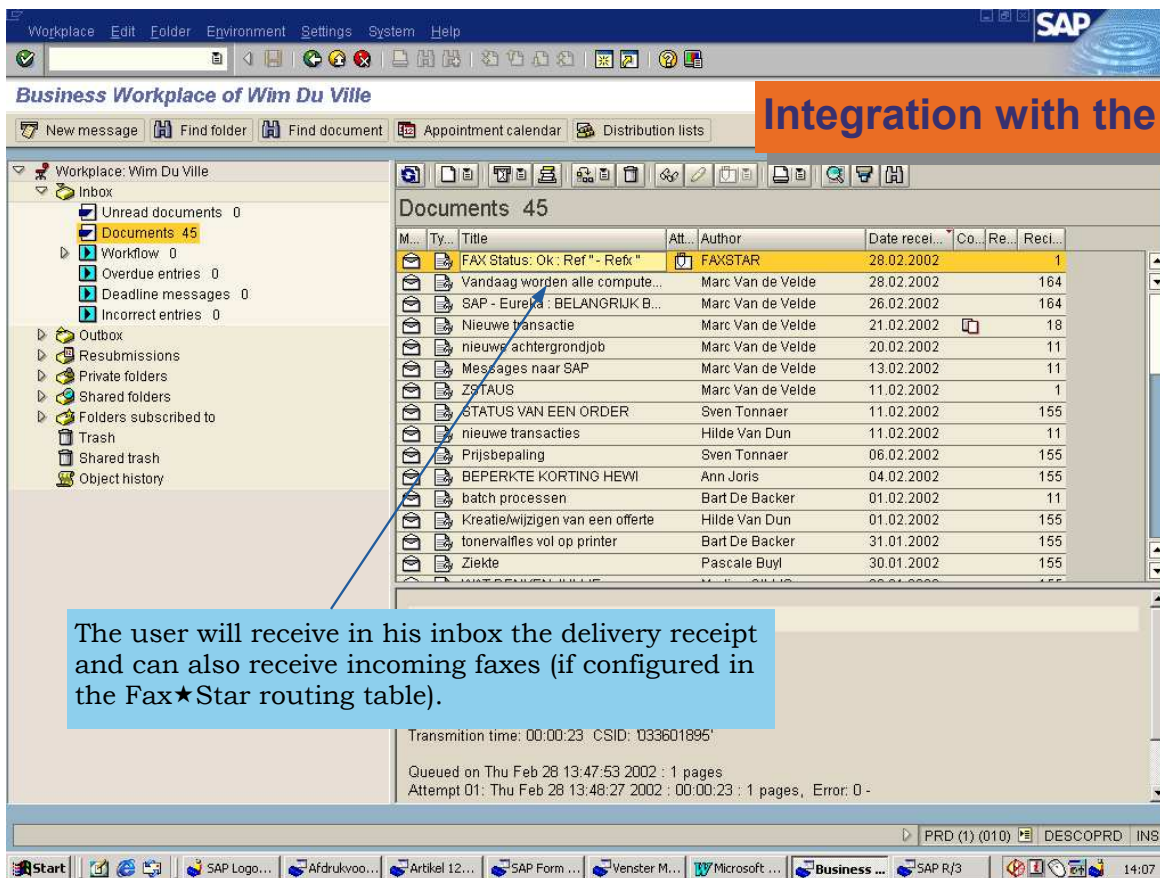

Fax★Star Commands

SAP will need to send Fax★Star commands in order to process outbound faxes and email. In a few minutes you will be able to allow your users to fax and email without making any changes on their Workstations.