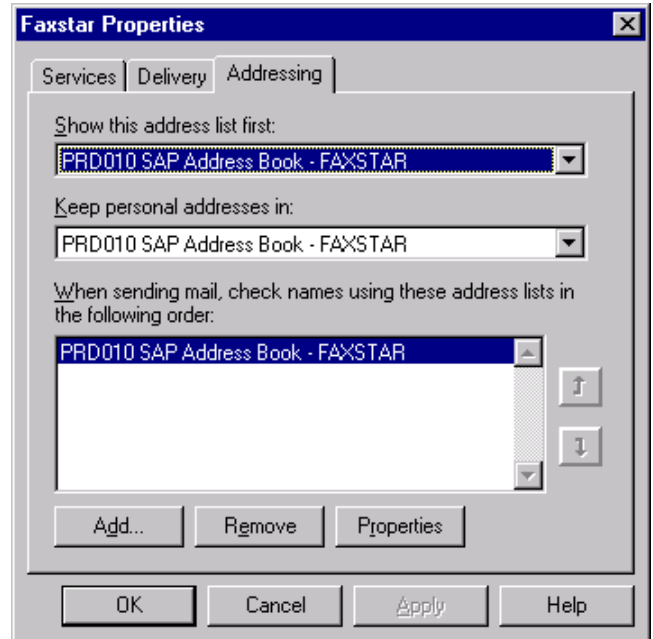

Tricks

The Advanced Server is seen by the SAP system as a network PCL printer. In order to process incoming faxes, Fax★Star accesses the SAP messaging via the SAP MAPI subsystem.

Fax & Email Automation
For The World
"Because Time Is Money"

Using Fax★Star Advanced Server to Interface SAP® with Fax★Star

The installation requires the Fax★Star Advanced Server. The SAP MAPI SPI must be installed and configured on the Advanced Server. Just create "FaxStar" on the SAP server, and this is the user that will be utilized to send delivery messaging to the users.