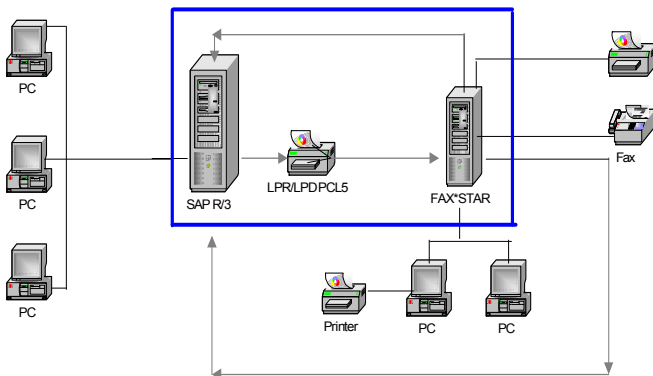

FAX★STAR® & SAP®

The Complete Messaging Solution

Solution Center

Integration with SAP®

Why

SAP offers companies a wide range of software for implementation in many areas, ie Human Resources, CRM, Accounting, Supply Chain Management, and mobile business. Almost every company, regardless of what they do, must perform certain processes and all have areas of common ground.

How

With Fax★Star for SAP you have an efficient communications server. The Fax★Star Advanced Server installed on a Windows 2000 Workstation, will offer you all that you could ever imagine in a modern server. The ability to:

Tricks

The Advanced Server is seen by the SAP system as a network PCL printer. In order to process incoming faxes, Fax★Star accesses the SAP messaging via the SAP MAPI subsystem.

Fax & Email Automation
For The World
"Because Time Is Money"

Using Fax★Star Advanced Server to Interface SAP® with Fax★Star

The installation requires the Fax★Star Advanced Server. The SAP MAPI SPI must be installed and configured on the Advanced Server. Just create "FaxStar" on the SAP server, and this is the user that will be utilized to send delivery messaging to the users.